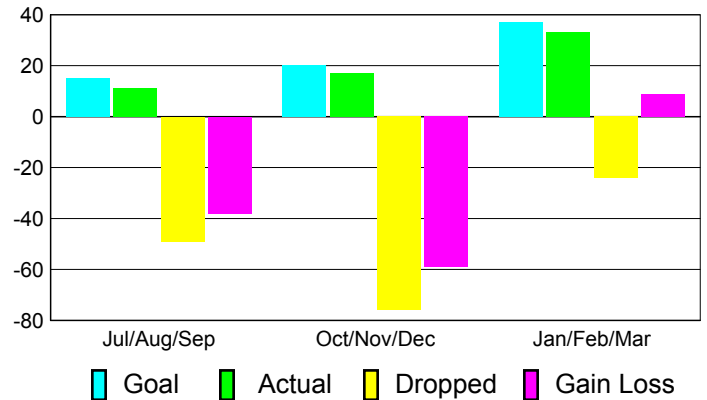

Membership Results 2010-2011

Goal, New, Dropped, Gain/Loss

Comparison of Membership Gain/Loss

Current Year Compared to the Previous Year