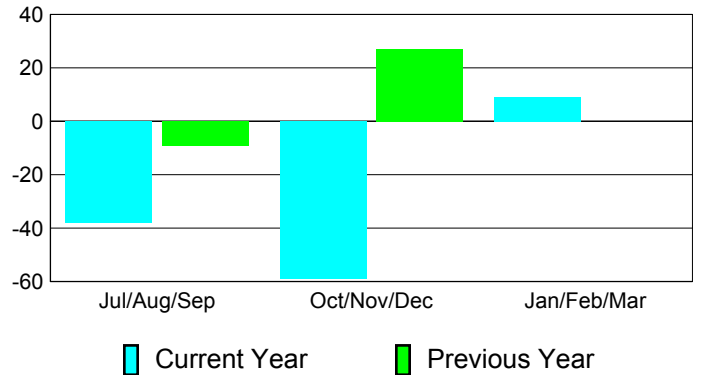

Gender Comparison 2010-2011

Male

Female